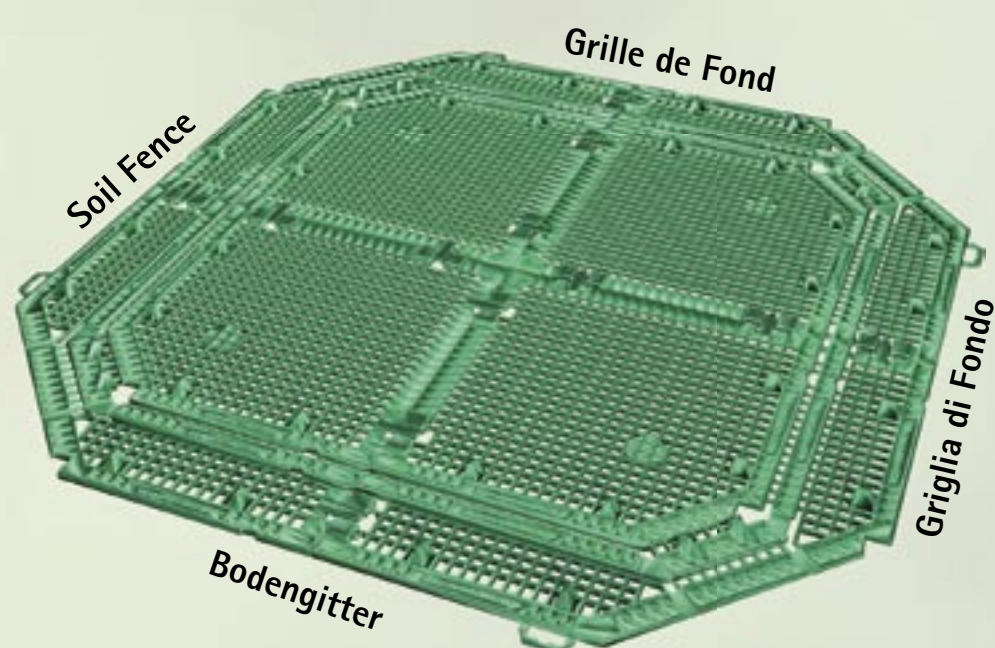

NEU
NEW
NOUVEAU

GARANTIA®

Thermo-King

			
	400 L	400 L	600 L
	600 L	600 L	900 L
	900 L	900 L	2x600 L

	400 L	L = 74 cm	B = 74 cm	H = 84 cm
	600 L	L = 80 cm	B = 80 cm	H = 104 cm
	900 L	L = 100 cm	B = 100 cm	H = 100 cm

- Thermo composteur - for fast composting all year long**
- Easy filling through 2 big flaps
 - Fast composting thanks to optimised ventilation system and thermo walls
 - **NEW** Easy-lock-system - Assembly without tools
 - **NEW** Wind-Fix adjustment of lid, with wind protection